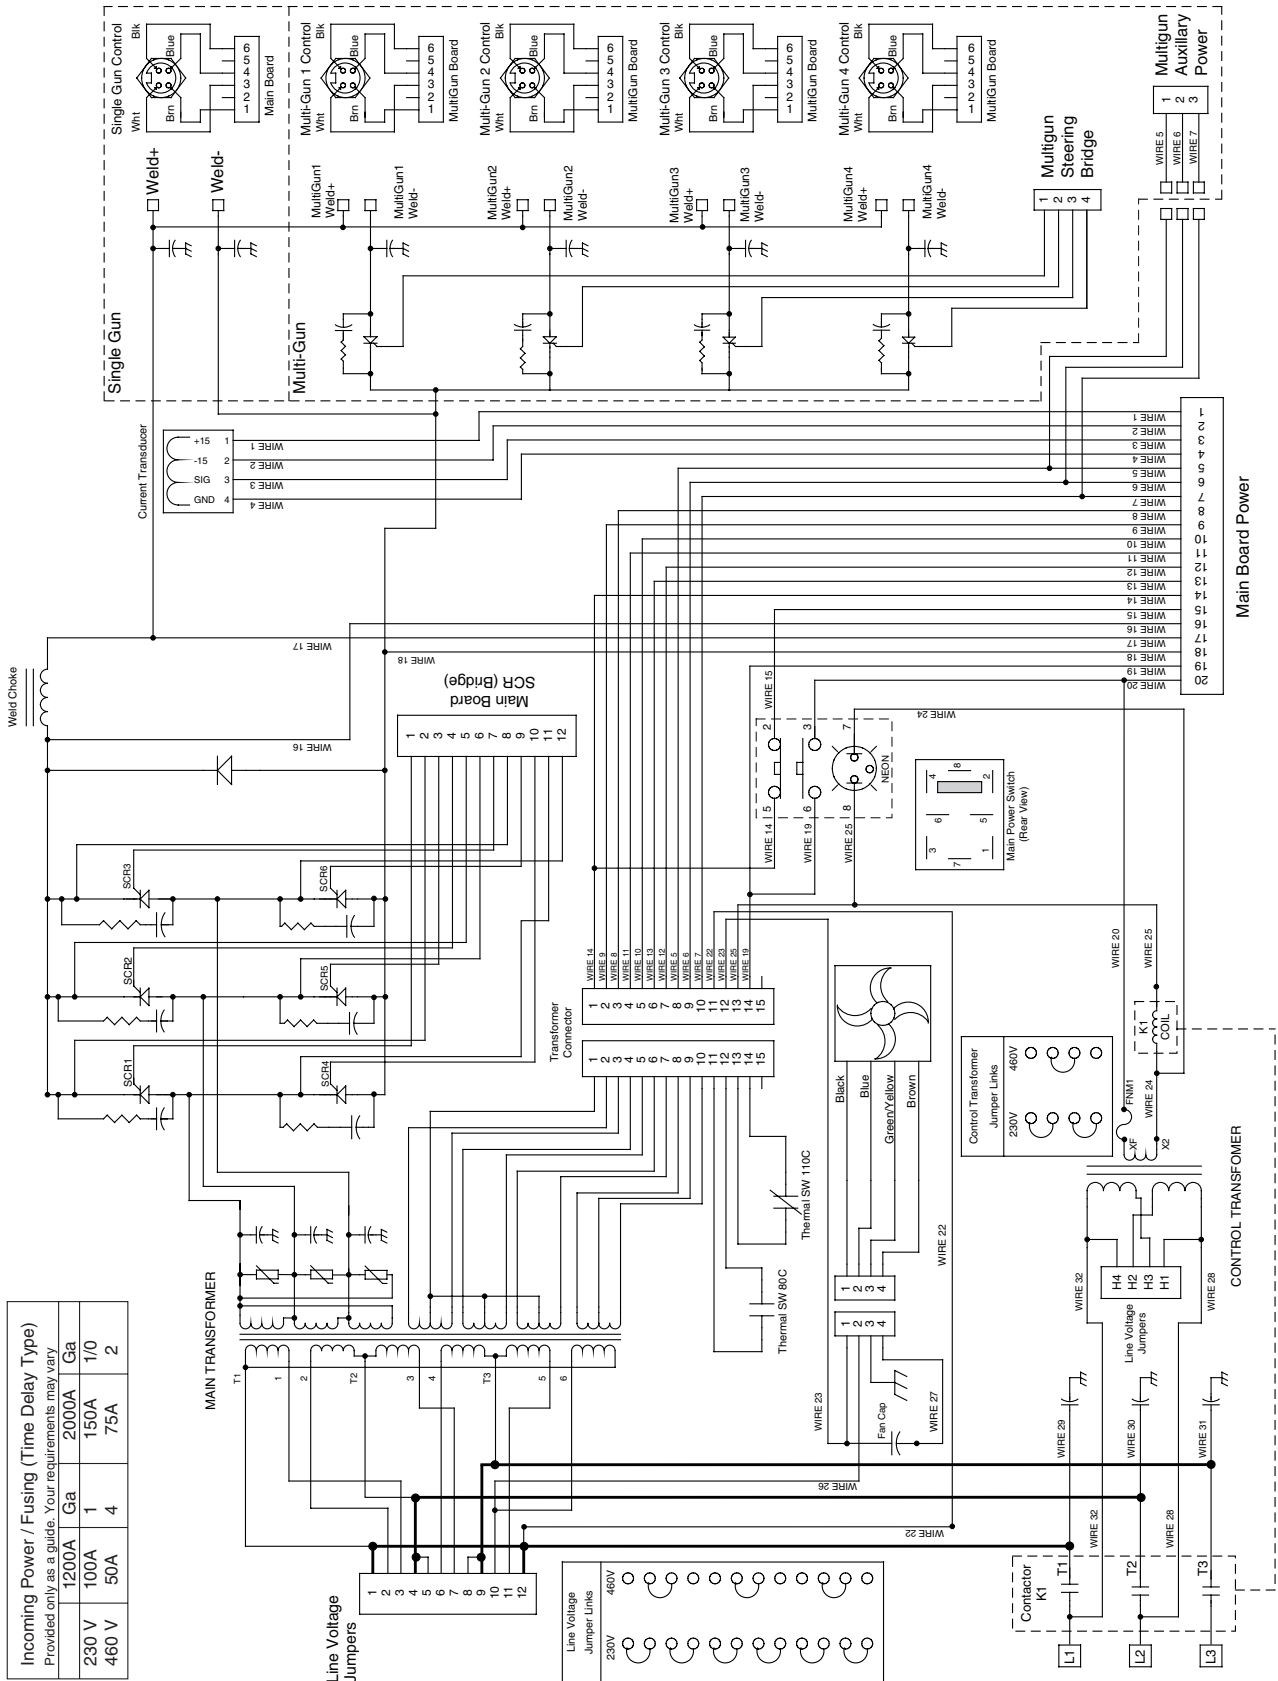

Section 8

Schematic Diagram

Incoming Power / Fusing (Time Delay Type)			
Provided only as a guide. Your requirements may vary			
1200A	Ga	2000A	Ga
230 V	100A	150A	1/0
460 V	50A	75A	2

Section 9

Parts List

Section 9

Parts List

Item	Description	Part Number
01	Sheet Metal Top	PAS240
02	Sheet Metal Left Side	PAS242
03	Sheet Metal Right Side	PAS241
	Schematic Decal	PAD241
04	Cross Brace	PAC280
05	Multigun SCR Support Pan	PAC281
06	A-Arm Left Front / Right Rear	PAC260
	A-Arm Right Front / Left Rear	PAC261
07	Front Sheet Metal Reinforcement Bracket	PAK111A
08	Base Pan	PAC221
09	Chassis Leg	PAC201
10	Front Sheet Metal Assembly	PAS225
11	Rear Sheet Metal	PAS230
12	Auxillary Module Tray	PAK125
	Voltage Jumper Decal	PAD125
	Jumper Wire T1	PAH013
	Jumper Wire T2	PAH012
	Jumper Wire T3	PAH011
	Delta Jumper Wire T1-T3	PAH010
13	Rectifier Bracket Right Side	PAK102A
	Rectifier Bracket Left Side	PAK101A
	Isolation Flat Washer	WFN43-62-25
	Isolation Shoulder Washer	WSN25-62-50x42-39
14	Finish Panel (standard)	PAM250
	Finish Panel (Robot/HLC connector)	PAM251
15	Transformer 1200A 60hz	PAE501
	Transformer 2000A 60hz	PBE501
	Transformer 1200A 50hz	PAE500
	Transformer 2000A 50hz	PBE500
16	Weld Choke 1200A	PAE600
	Weld Choke 2000A	PBE600
17	Cooling Fan Assembly	PAE902
18	Contact 1200A	PAE101
	Contact 2000A	PBE101
	Control Transformer	ETC440/220-110-50
	Control Transformer Fuse	EFFNM-1
	Fan Capacitor	EC370-6
19	Terminal Strip	ETB70-12
	Terminal Strip Jumper Link	ETBJ70
20	Protective LCD Screen Shield	PAM1301
21	Current Transducer 1200A	ECT1000
	Current Transducer 2000A	ECT1500
22	Main PCB (right side)	PAP101C
	Multigun/Autofeed Board (Left Side)	PAP1201B
23	Control Panel	PAM1300
24	User Interface Assembly	PAE2000
	Rotary Knobs	PAM110
	Ribbon Cable to Main Board	PAH004